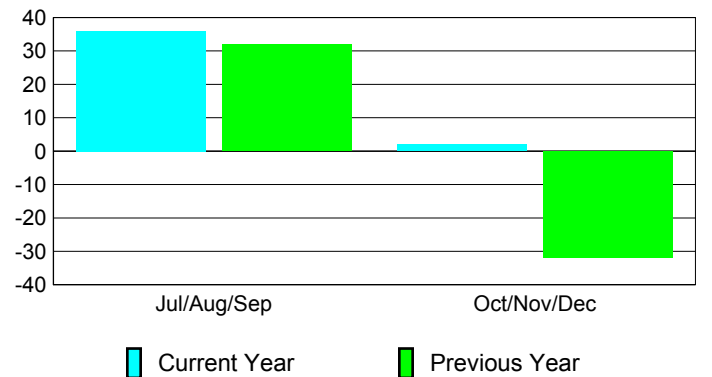

Comparison of Membership Gain/Loss

Current Year Compared to the Previous Year