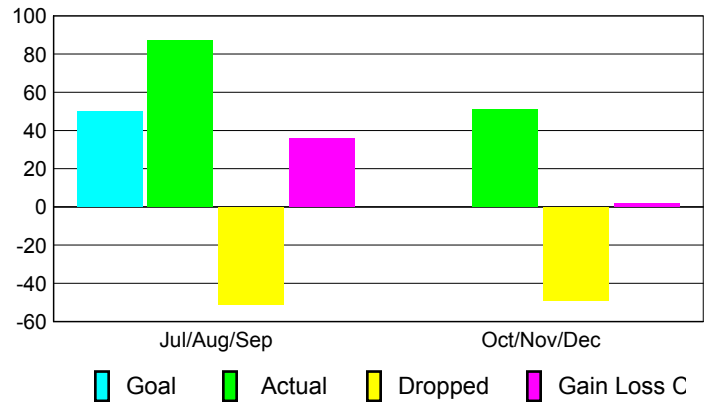

Membership Results 2010-2011

Goal, New, Dropped, Gain/Loss